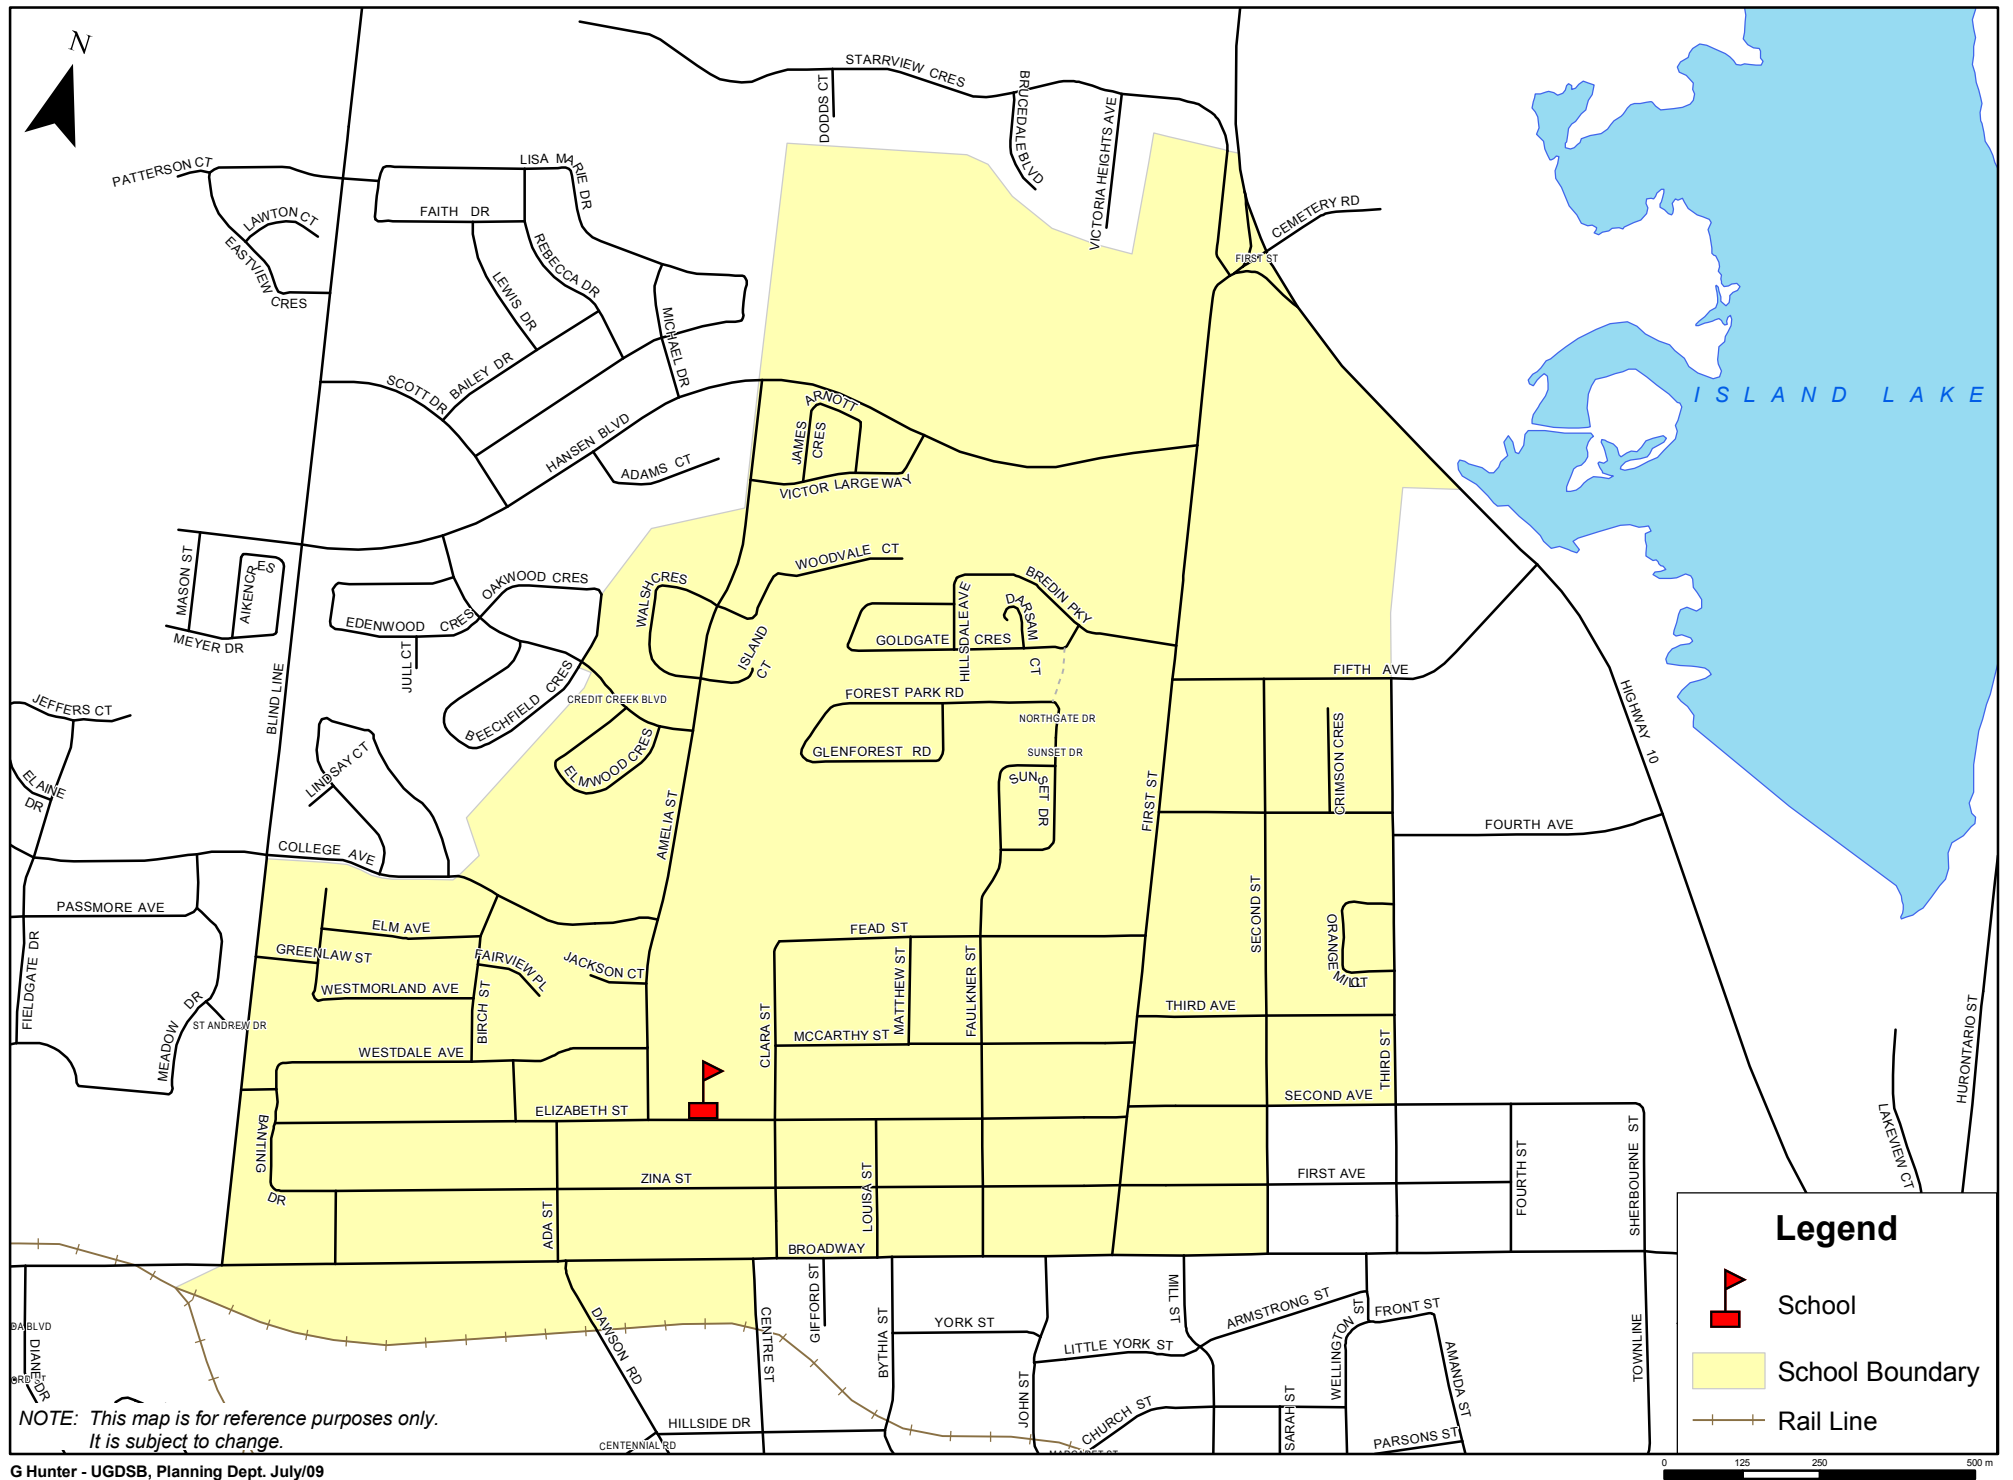

Princess Elizabeth PS English JK - 8 Attendance Area

Legend

-  School
-  School Boundary
-  Rail Line

NOTE: This map is for reference purposes only.
It is subject to change.