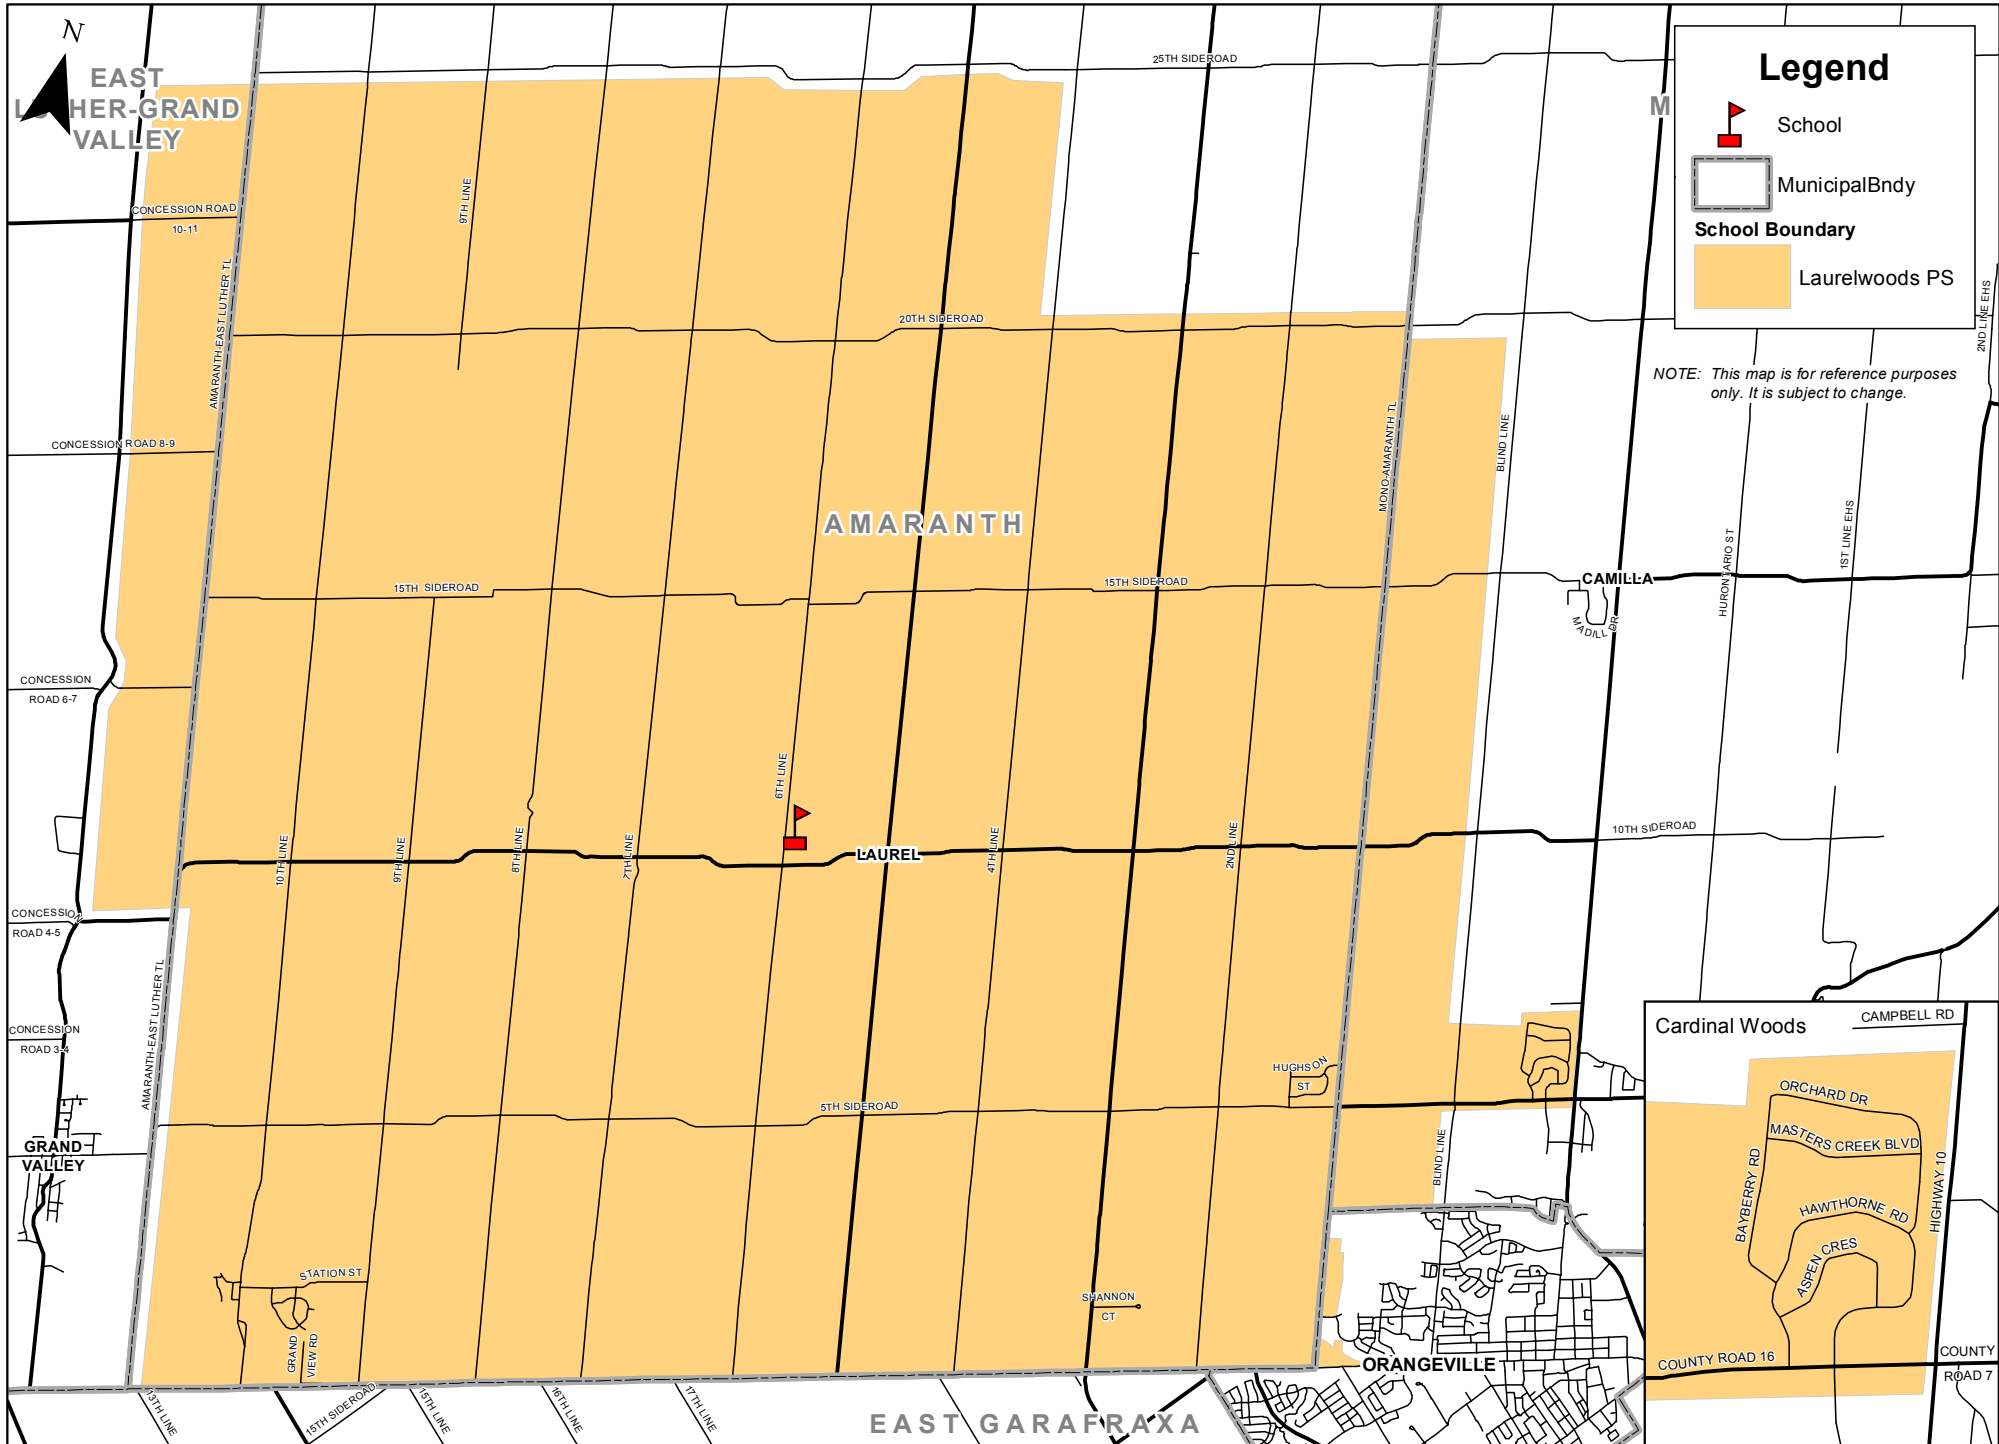

Laurelwoods PS JK - 8 Attendance Area

Legend

-  School
-  Municipal Bndy
-  School Boundary
-  Laurelwoods PS

NOTE: This map is for reference purposes only. It is subject to change.