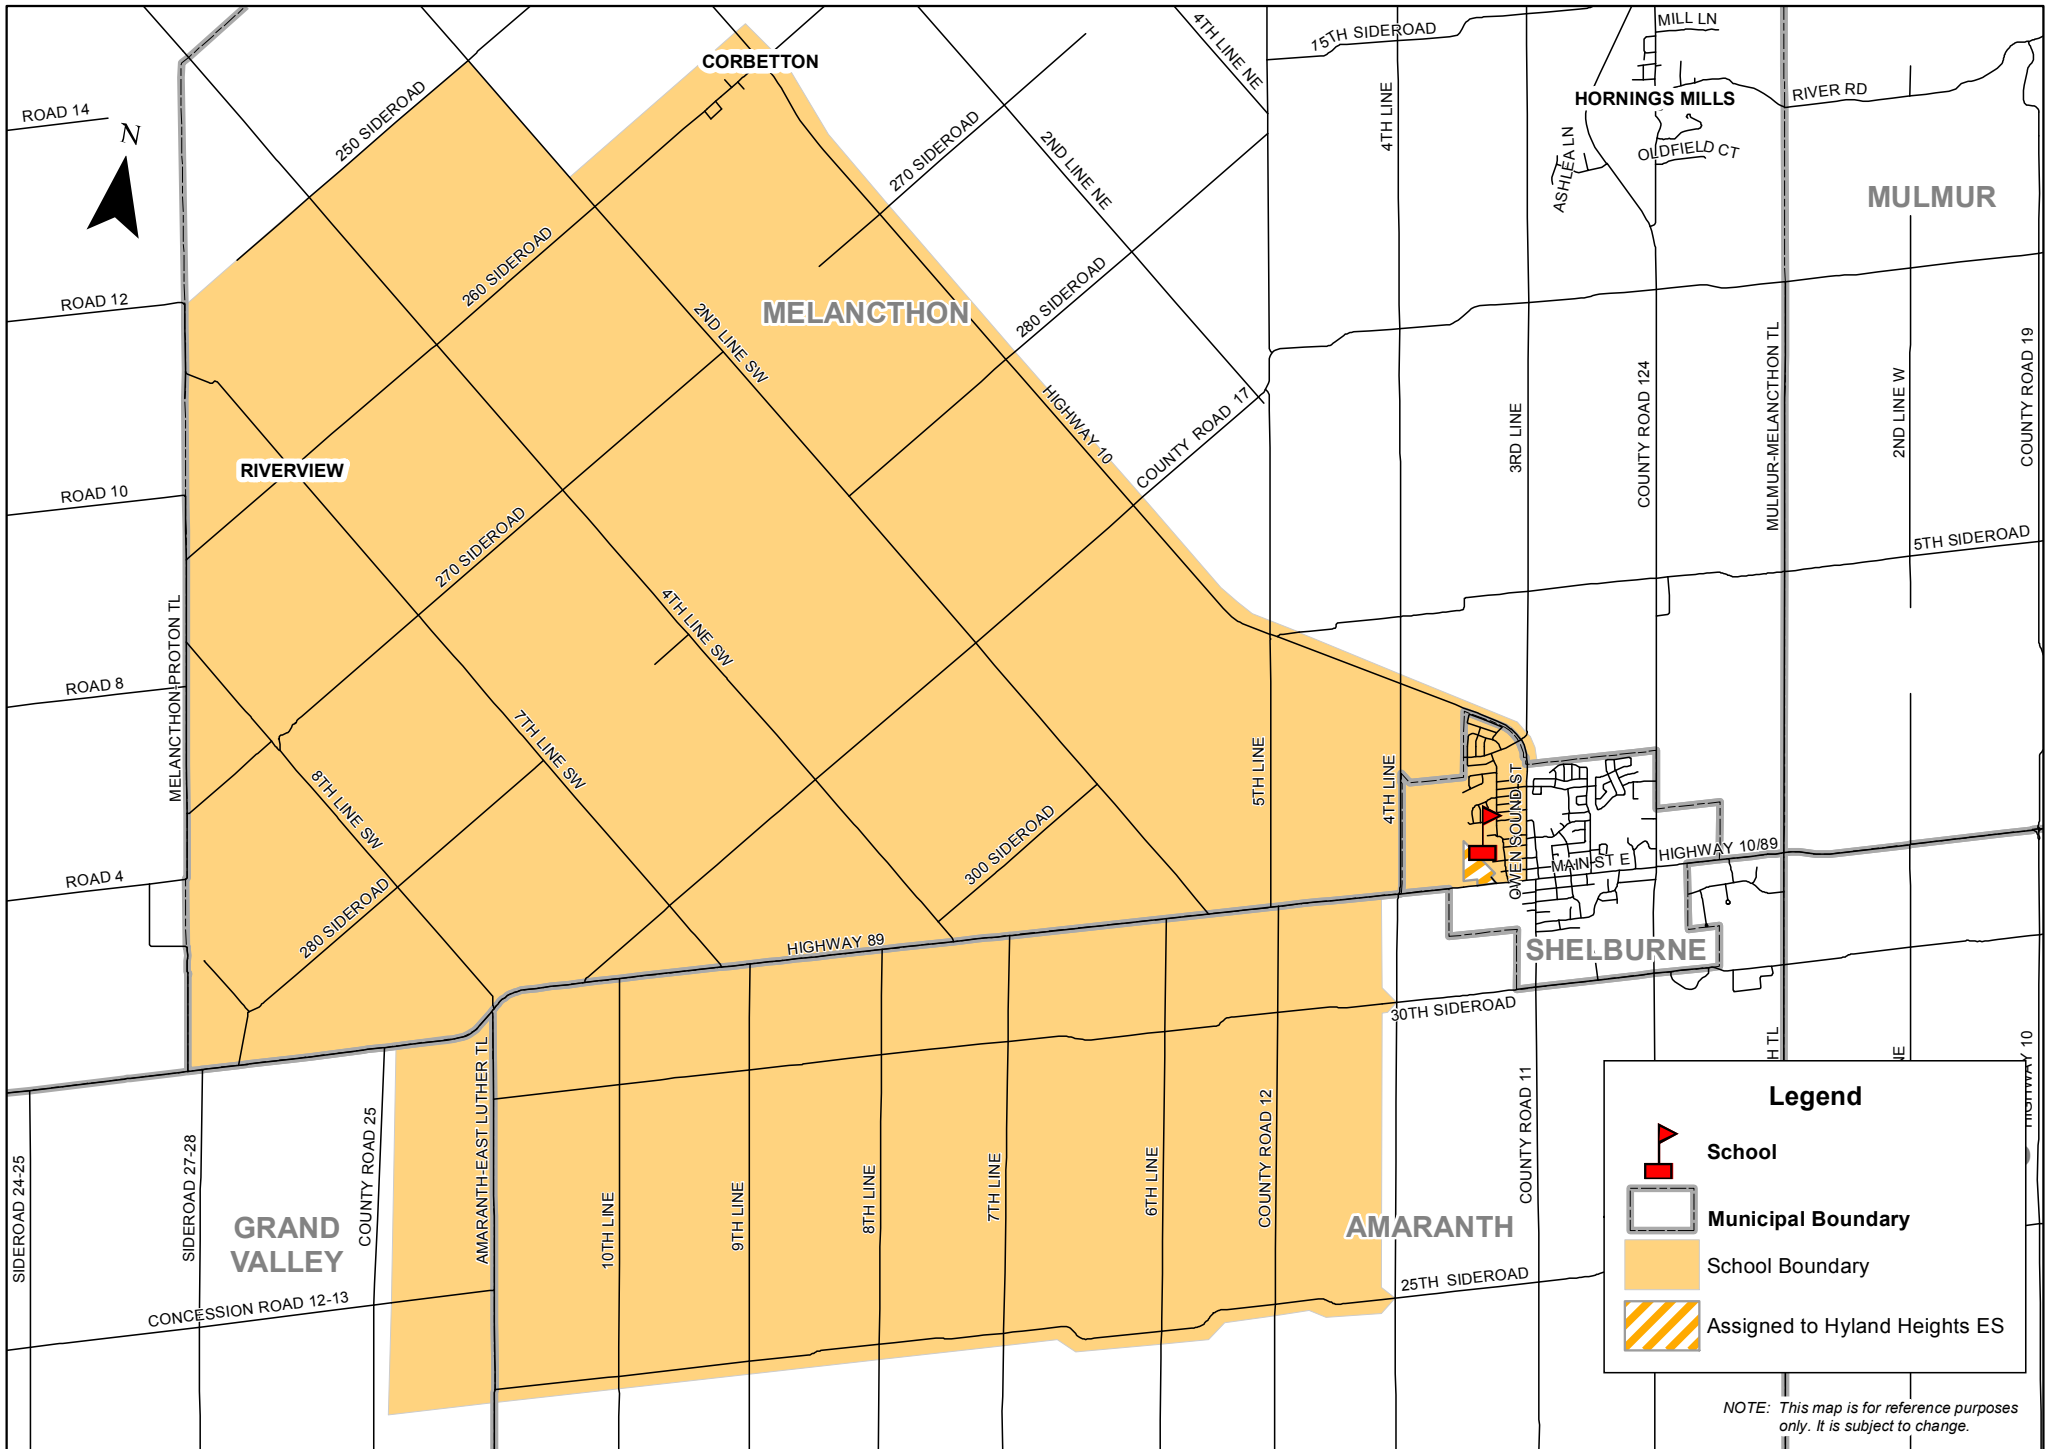

Hylands Heights ES JK-8 Attendance Area (Map 1 of 2)

NOTE: This map is for reference purposes only. It is subject to change.

Hyland Heights ES JK-8 Attendance Area (Map 2 of 2)

The boundary for this school includes:

- the west side of Owen Sound St (even addresses only - 116 to 722)
- the north side of Main St West (even addresses only - 100 to 520)

Legend

-  School
-  Municipal Boundary
-  School Boundary
-  Assigned to Hyland Heights ES

NOTE: This map is for reference purposes only. It is subject to change.