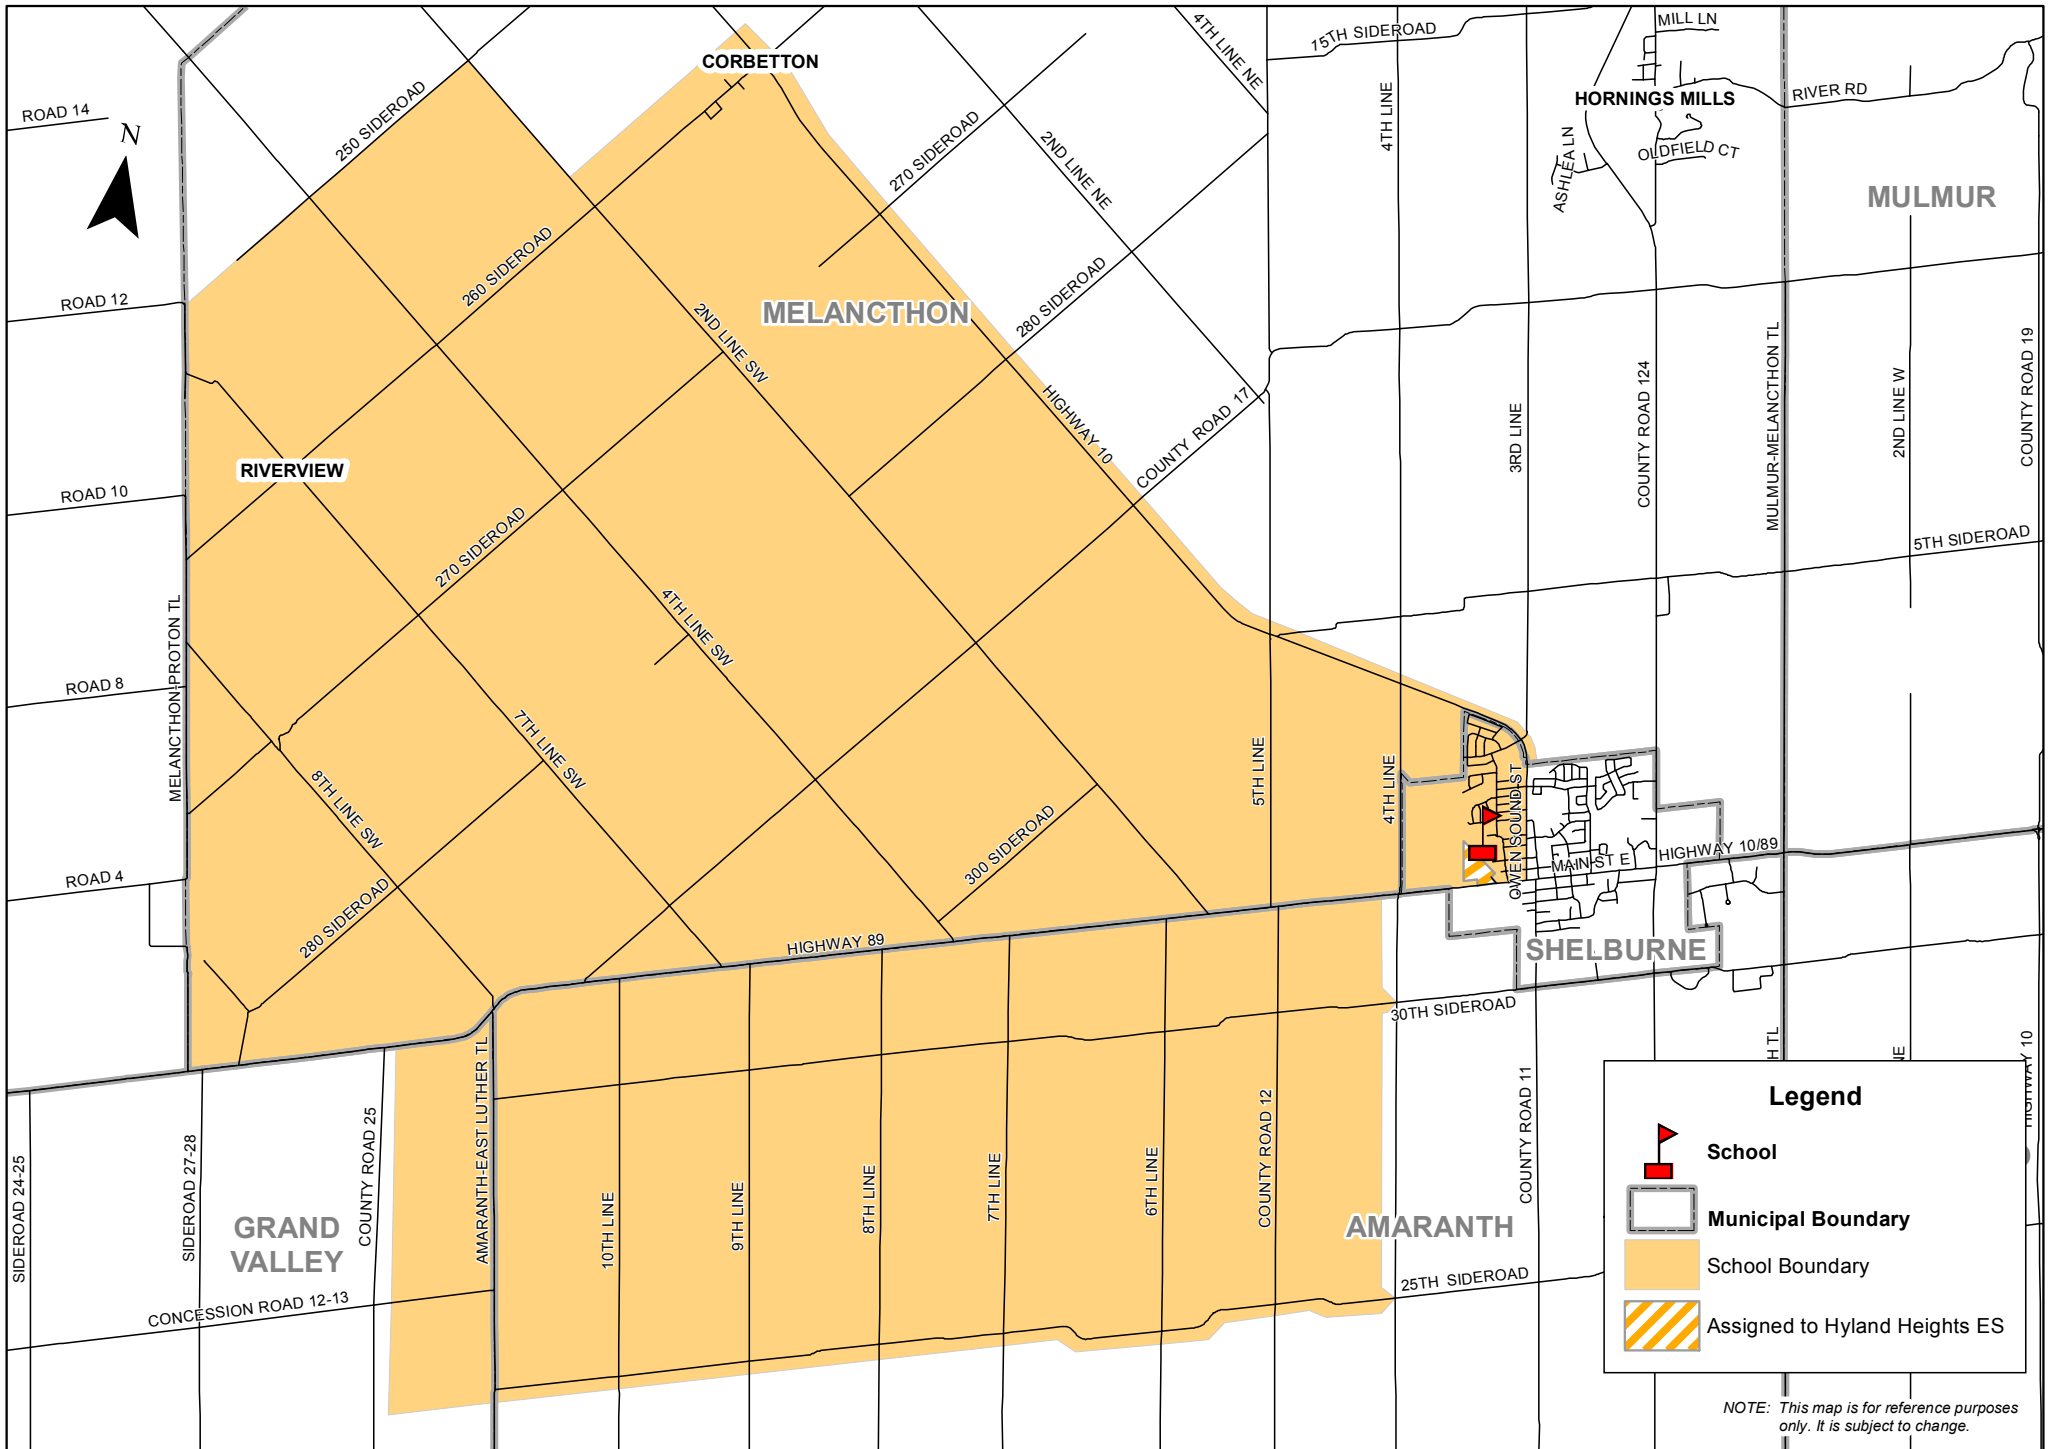

Hylands Heights ES JK-8 Attendance Area (Map 1 of 2)

Hyland Heights ES JK-8 Attendance Area (Map 2 of 2)

The boundary for this school includes:

- the west side of Owen Sound St (even addresses only - 116 to 722)
- the north side of Main St West (even addresses only - 100 to 520)

Legend

-  School
-  Municipal Boundary
-  School Boundary
-  Assigned to Hyland Heights ES

NOTE: This map is for reference purposes only. It is subject to change.