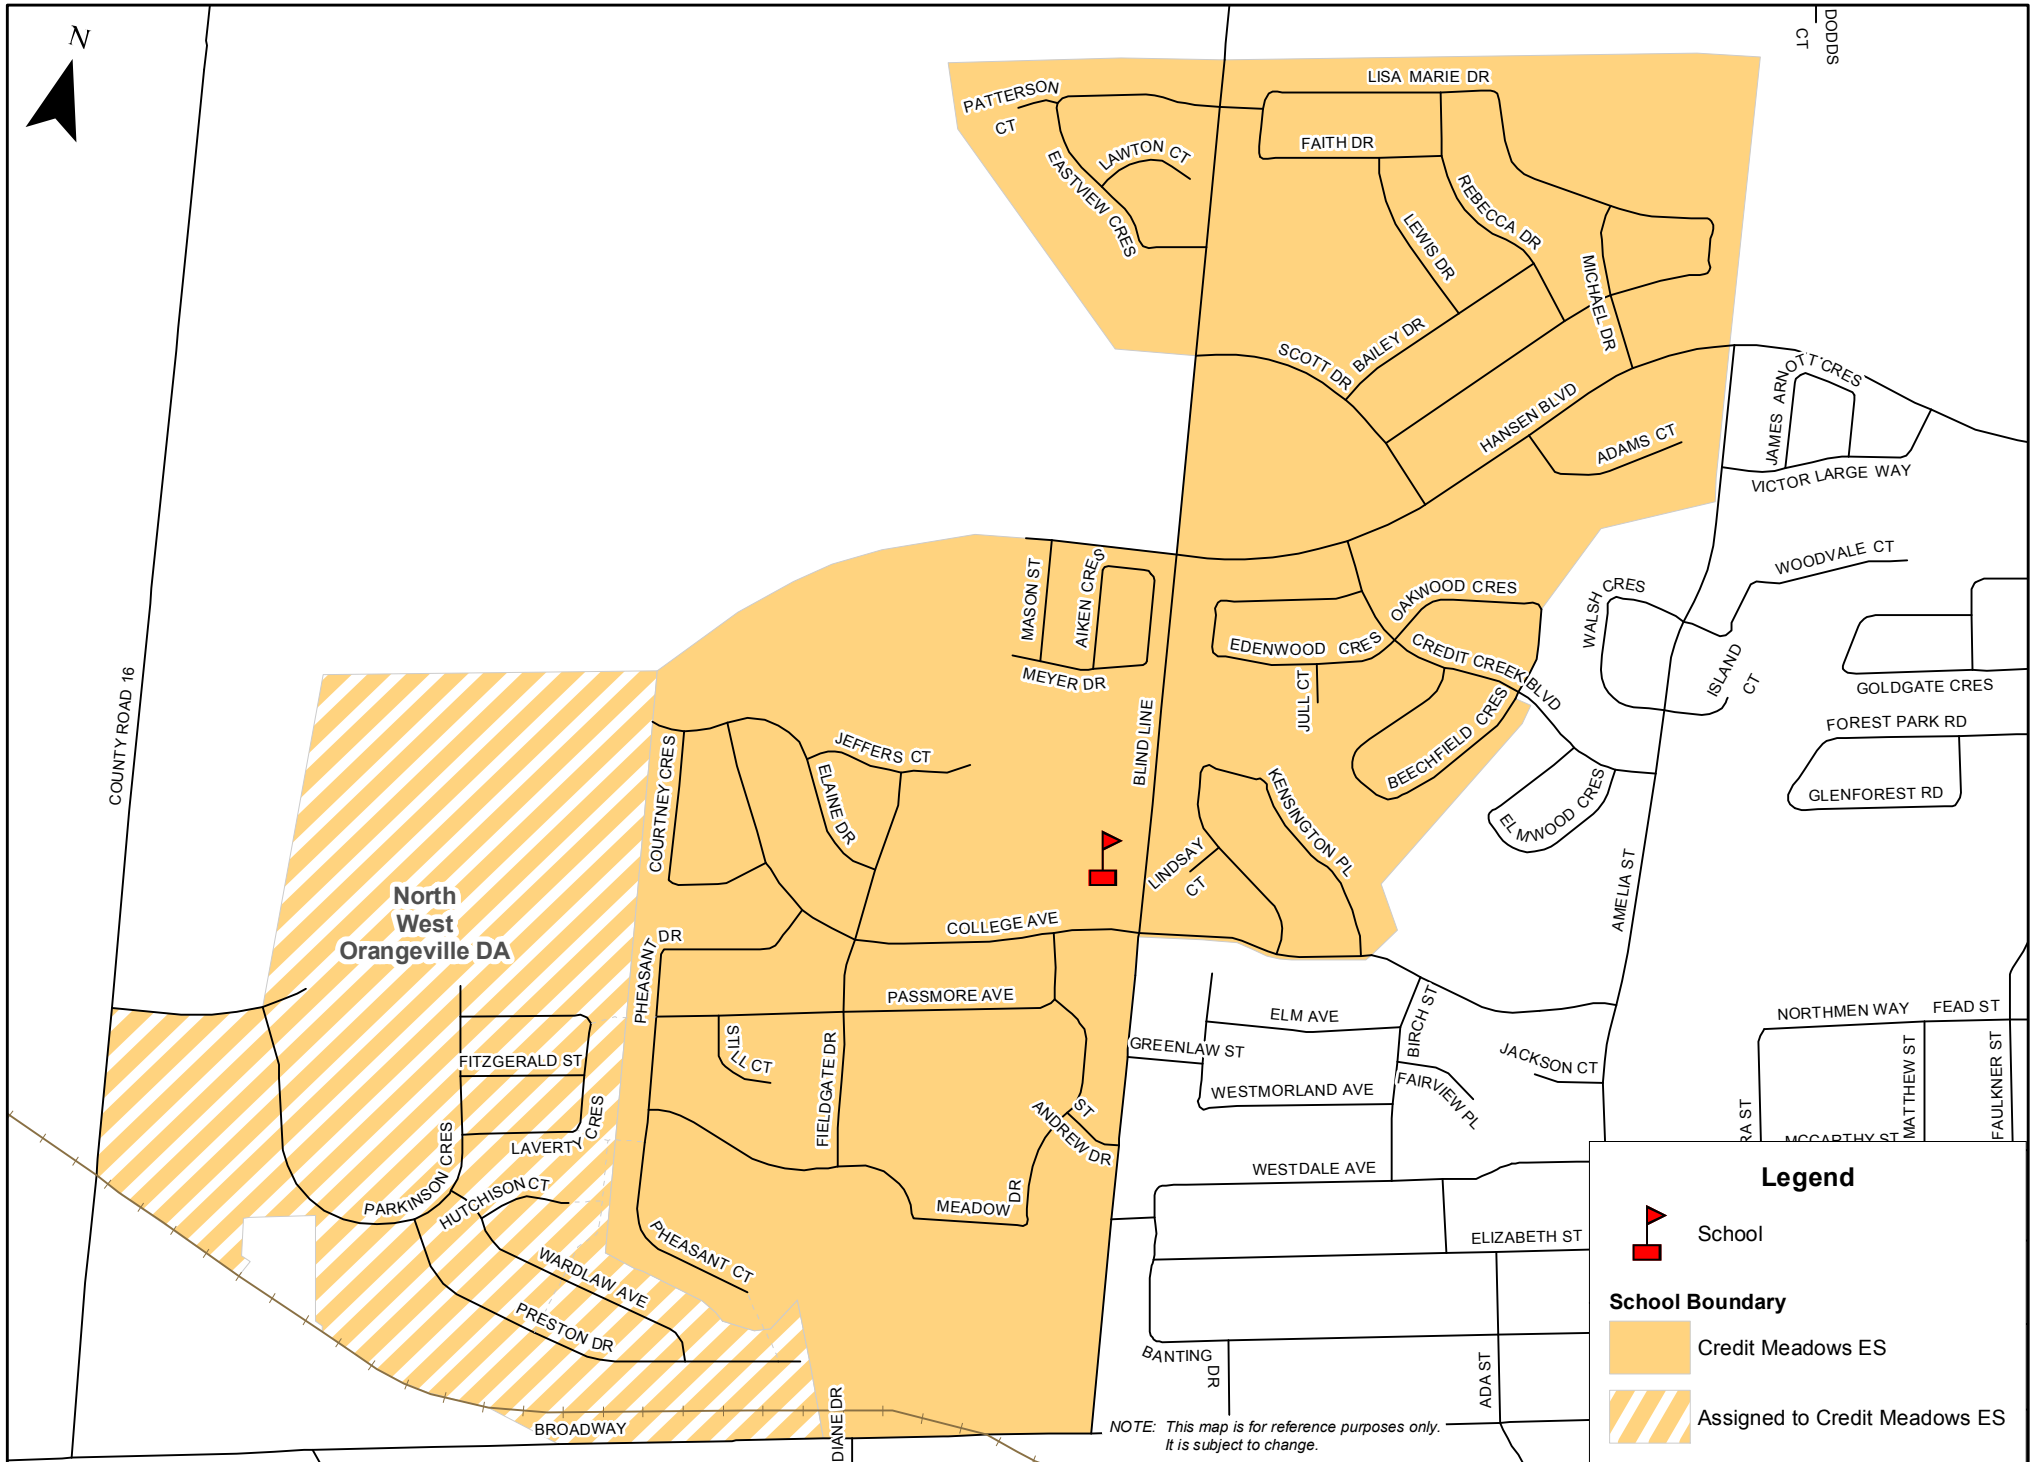

Credit Meadows ES JK-8 Attendance Area

North West Orangeville DA

Legend

-  School
-  School Boundary
-  Assigned to Credit Meadows ES

NOTE: This map is for reference purposes only. It is subject to change.