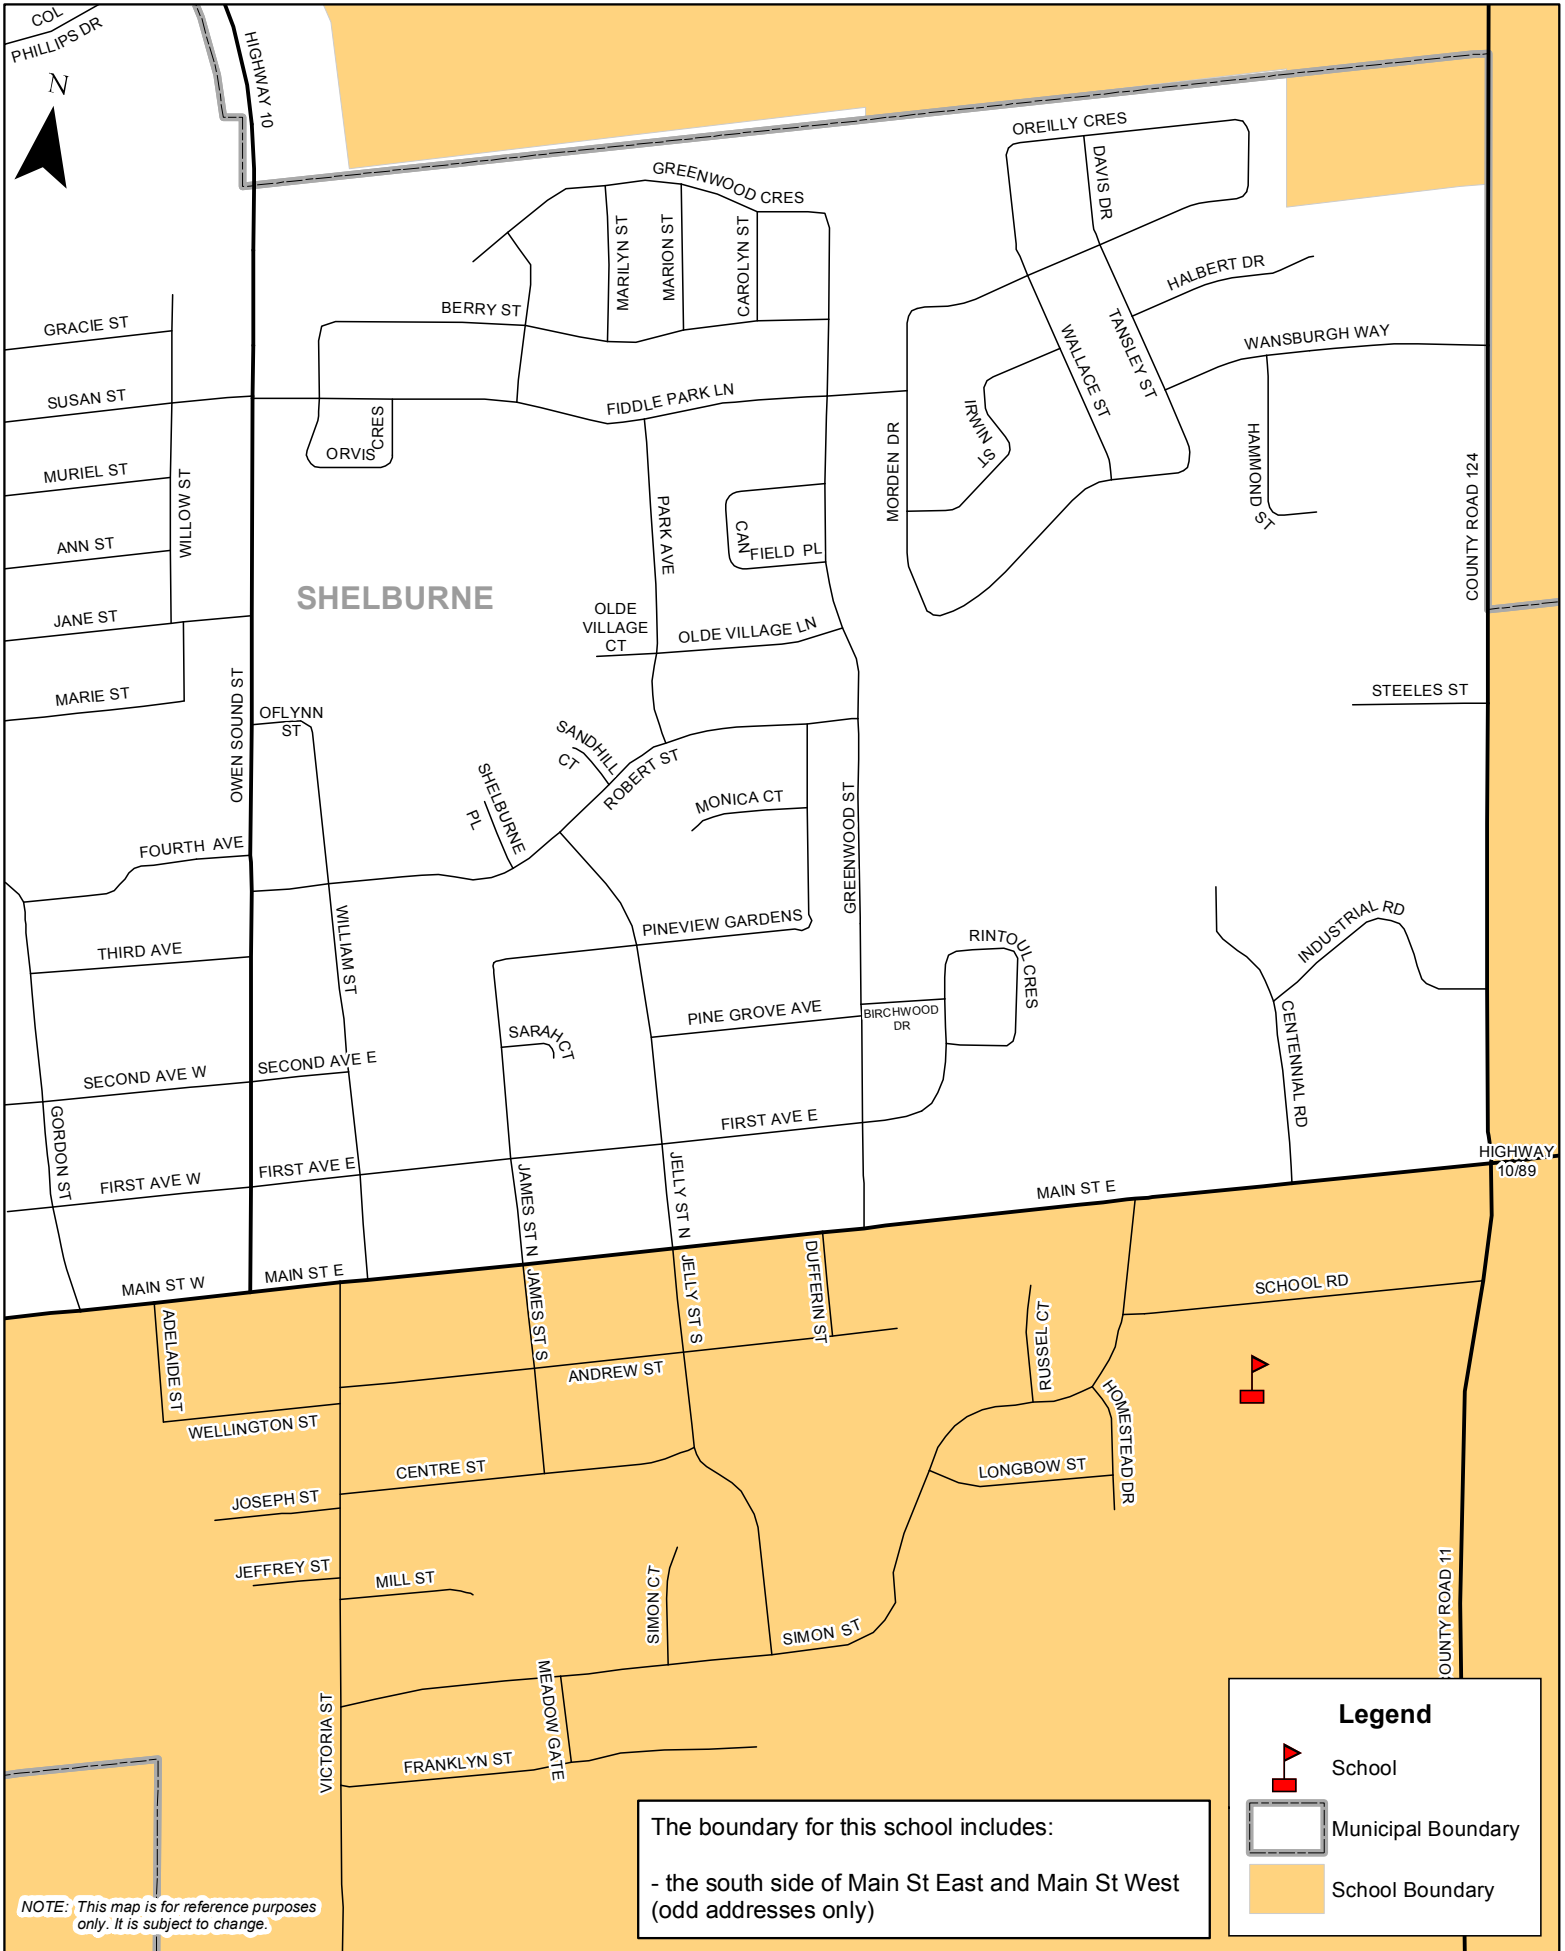

Centennial Hylands ES JK - 8 Attendance Area (Map 1 of 2)

NOTE: This map is for reference purposes only. It is subject to change.

Centennial Hylands ES K - 8 Attendance Area (map 2 of 2)

NOTE: This map is for reference purposes only. It is subject to change.

The boundary for this school includes:
 - the south side of Main St East and Main St West (odd addresses only)

Legend

-  School
-  Municipal Boundary
-  School Boundary